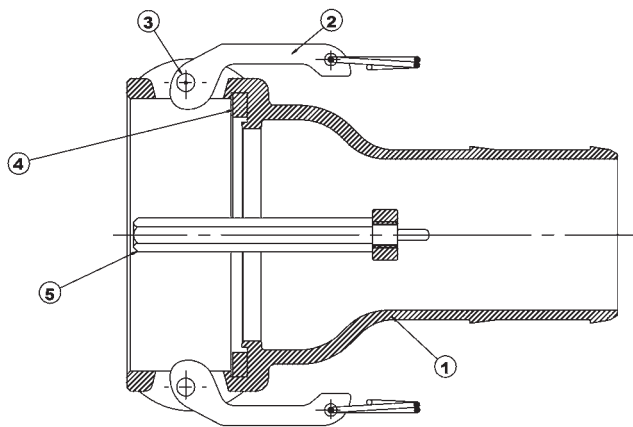

VR4030CS-AL Vapor Hose Couplers

4" x 3" with poppet

Bill of Materials

Item #	Description	Part #	Qty
1	body	---	1
2	cam arm and ring	300-HR-BR	2
3	cam pin	L519-19	2
4	Buna coupler gasket	400-G-BU	1
5	probe	VR6000-7	1
6	FKM valve O-ring	O-RING-AS-334	1
7	spring	SPRG/L4238	1
8	bushing	VR6000-3	1
9	valve	VR4030CS-1	1
10	valve plate	110226	1

Repair Kit

Part #	Description	Includes Item #
VAC4030RK	replacement cam arms, rings, pins, coupler gasket and valve O-ring	2, 3, 4, 6

4030-CVR-AL Vapor Hose Couplers

4" x 3" without poppet

Bill of Materials

Item #	Description	Part #	Qty
1	body	---	1
2	cam arm and ring	300-HR-BR	2
3	cam arm pin	L519-19	2
4	Buna coupler gasket	400-G-BU	1
5	probe	VR4030CS-3	1

VRC3000AL Vapor Hose Couplers

3" x 3"

Bill of Materials

Item #	Description	Part #	Qty
1	body	---	1
2	probe	L4217	1
3	cam arm and ring	300-HR-BR	2
4	Buna coupler gasket	300-G-BU	1
5	cam arm pin	325-P	2

Product instruction sheets and technical data can be viewed on our website at dixongroupcanada.com by selecting the 'Resources' menu.