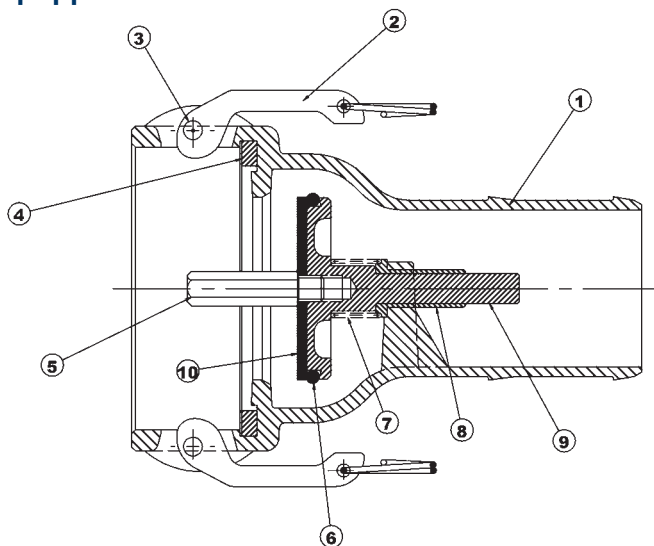

VR4030CS-AL Vapor Hose Couplers

4" x 3" with poppet

Bill of Materials

Item #	Description	Part #	Qty
1	body	---	1
2	cam arm and ring	300-HR-BR	2
3	cam pin	L519-19	2
4	Buna coupler gasket	400-G-BU	1
5	probe	VR6000-7	1
6	FKM valve O-ring	O-RING-AS-334	1
7	spring	SPRG/L4238	1
8	bushing	VR6000-3	1
9	valve	VR4030CS-1	1
10	valve plate	110226	1

Repair Kit

Part #	Description	Includes Item #
VAC4030RK	replacement cam arms, rings, pins, coupler gasket and valve O-ring	2, 3, 4, 6

4030-CVR-AL Vapor Hose Couplers

4" x 3" without poppet

Bill of Materials

Item #	Description	Part #	Qty
1	body	---	1
2	cam arm and ring	300-HR-BR	2
3	cam arm pin	L519-19	2
4	Buna coupler gasket	400-G-BU	1
5	probe	VR4030CS-3	1

VRC3000AL Vapor Hose Couplers

3" x 3"

Bill of Materials

Item #	Description	Part #	Qty
1	body	---	1
2	probe	L4217	1
3	cam arm and ring	300-HR-BR	2
4	Buna coupler gasket	300-G-BU	1
5	cam arm pin	325-P	2

Product instruction sheets and technical data can be viewed on our website at dixongroupcanada.com by selecting the 'Resources' menu.