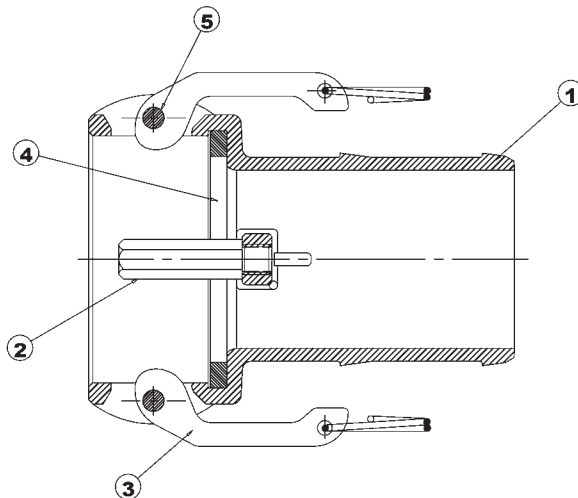

VR4030CS-AL Vapor Hose Couplers

4" x 3" with poppet

Bill of Materials

Item #	Description	Part #	Qty
1	body	---	1
2	cam arm and ring	300-HR-BR	2
3	cam pin	L519-19	2
4	Buna coupler gasket	400-G-BU	1
5	probe	VR6000-7	1
6	FKM valve O-ring	O-RING-AS-334	1
7	spring	SPRG/L4238	1
8	bushing	VR6000-3	1
9	valve	VR4030CS-1	1
10	valve plate	110226	1

Repair Kit

Part #	Description	Includes Item #
VAC4030RK	replacement cam arms, rings, pins, coupler gasket and valve O-ring	2, 3, 4, 6

4030-CVR-AL Vapor Hose Couplers

4" x 3" without poppet

Bill of Materials

Item #	Description	Part #	Qty
1	body	---	1
2	cam arm and ring	300-HR-BR	2
3	cam arm pin	L519-19	2
4	Buna coupler gasket	400-G-BU	1
5	probe	VR4030CS-3	1

VRC3000AL Vapor Hose Couplers

3" x 3"

Bill of Materials

Item #	Description	Part #	Qty
1	body	---	1
2	probe	L4217	1
3	cam arm and ring	300-HR-BR	2
4	Buna coupler gasket	300-G-BU	1
5	cam arm pin	325-P	2

Product instruction sheets and technical data can be viewed on our website at dixongroupcanada.com by selecting the 'Resources' menu.