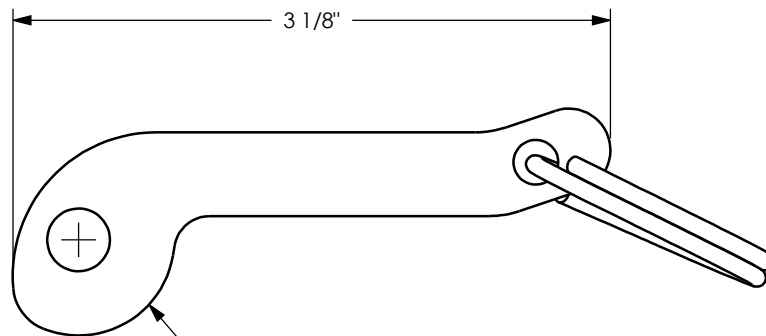

125400RSS

G300400PSS

G300400HSS

The Right Connection™

PROPRIETARY AND CONFIDENTIAL

This drawing is owned by Dixon Valve & Coupling Co. and shall be returned upon demand. It is loaned on condition that it shall not be copied or reproduced or submitted to others without the owners consent. In accepting it subject to this condition the recipient further agrees that this drawing or any design detail or concept disclosed herein shall not be used in any way detrimental to or in competition with the owner. If the recipient does not agree to the terms of this agreement they shall return this drawing immediately. The information contained in this drawing is subject to change without notice.

DO NOT SCALE THIS DRAWING

DIXON U.S.A.

THE RIGHT CONNECTION™

TITLE:

3" AND 4" GLOBAL CAM ARM WITH RING AND PIN

MATERIAL:

STAINLESS STEEL

PART NUMBER: