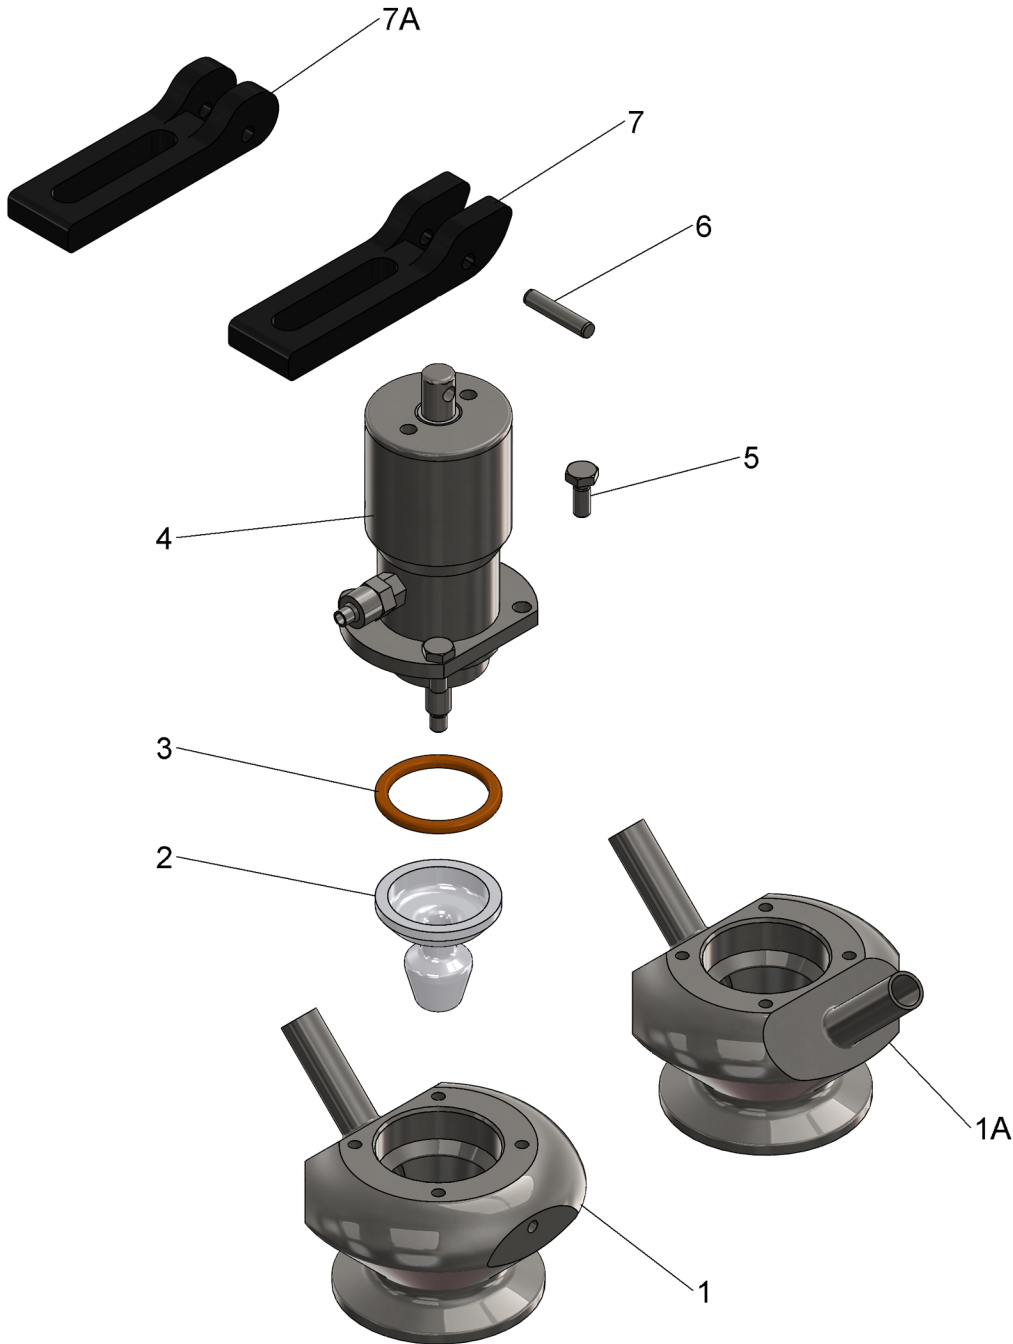

The Right Connection®

| Number | Part | Quantity | Material |
|--------|---------------------|----------|----------|
| 1 | single port body | 1 | 316L |
| 1A | dual port body | 1 | 316L |
| 2 | bellows | 1 | PTFE |
| 3 | O-ring | 1 | silicone |
| 4 | actuator | 1 | 304 |
| 5 | body bolts | 4 | 304 |
| 6 | lever pin | 1 | 304 |
| 7 | self closing lever | 1 | Nylon 6 |
| 7A | open position lever | 1 | Nylon 6 |